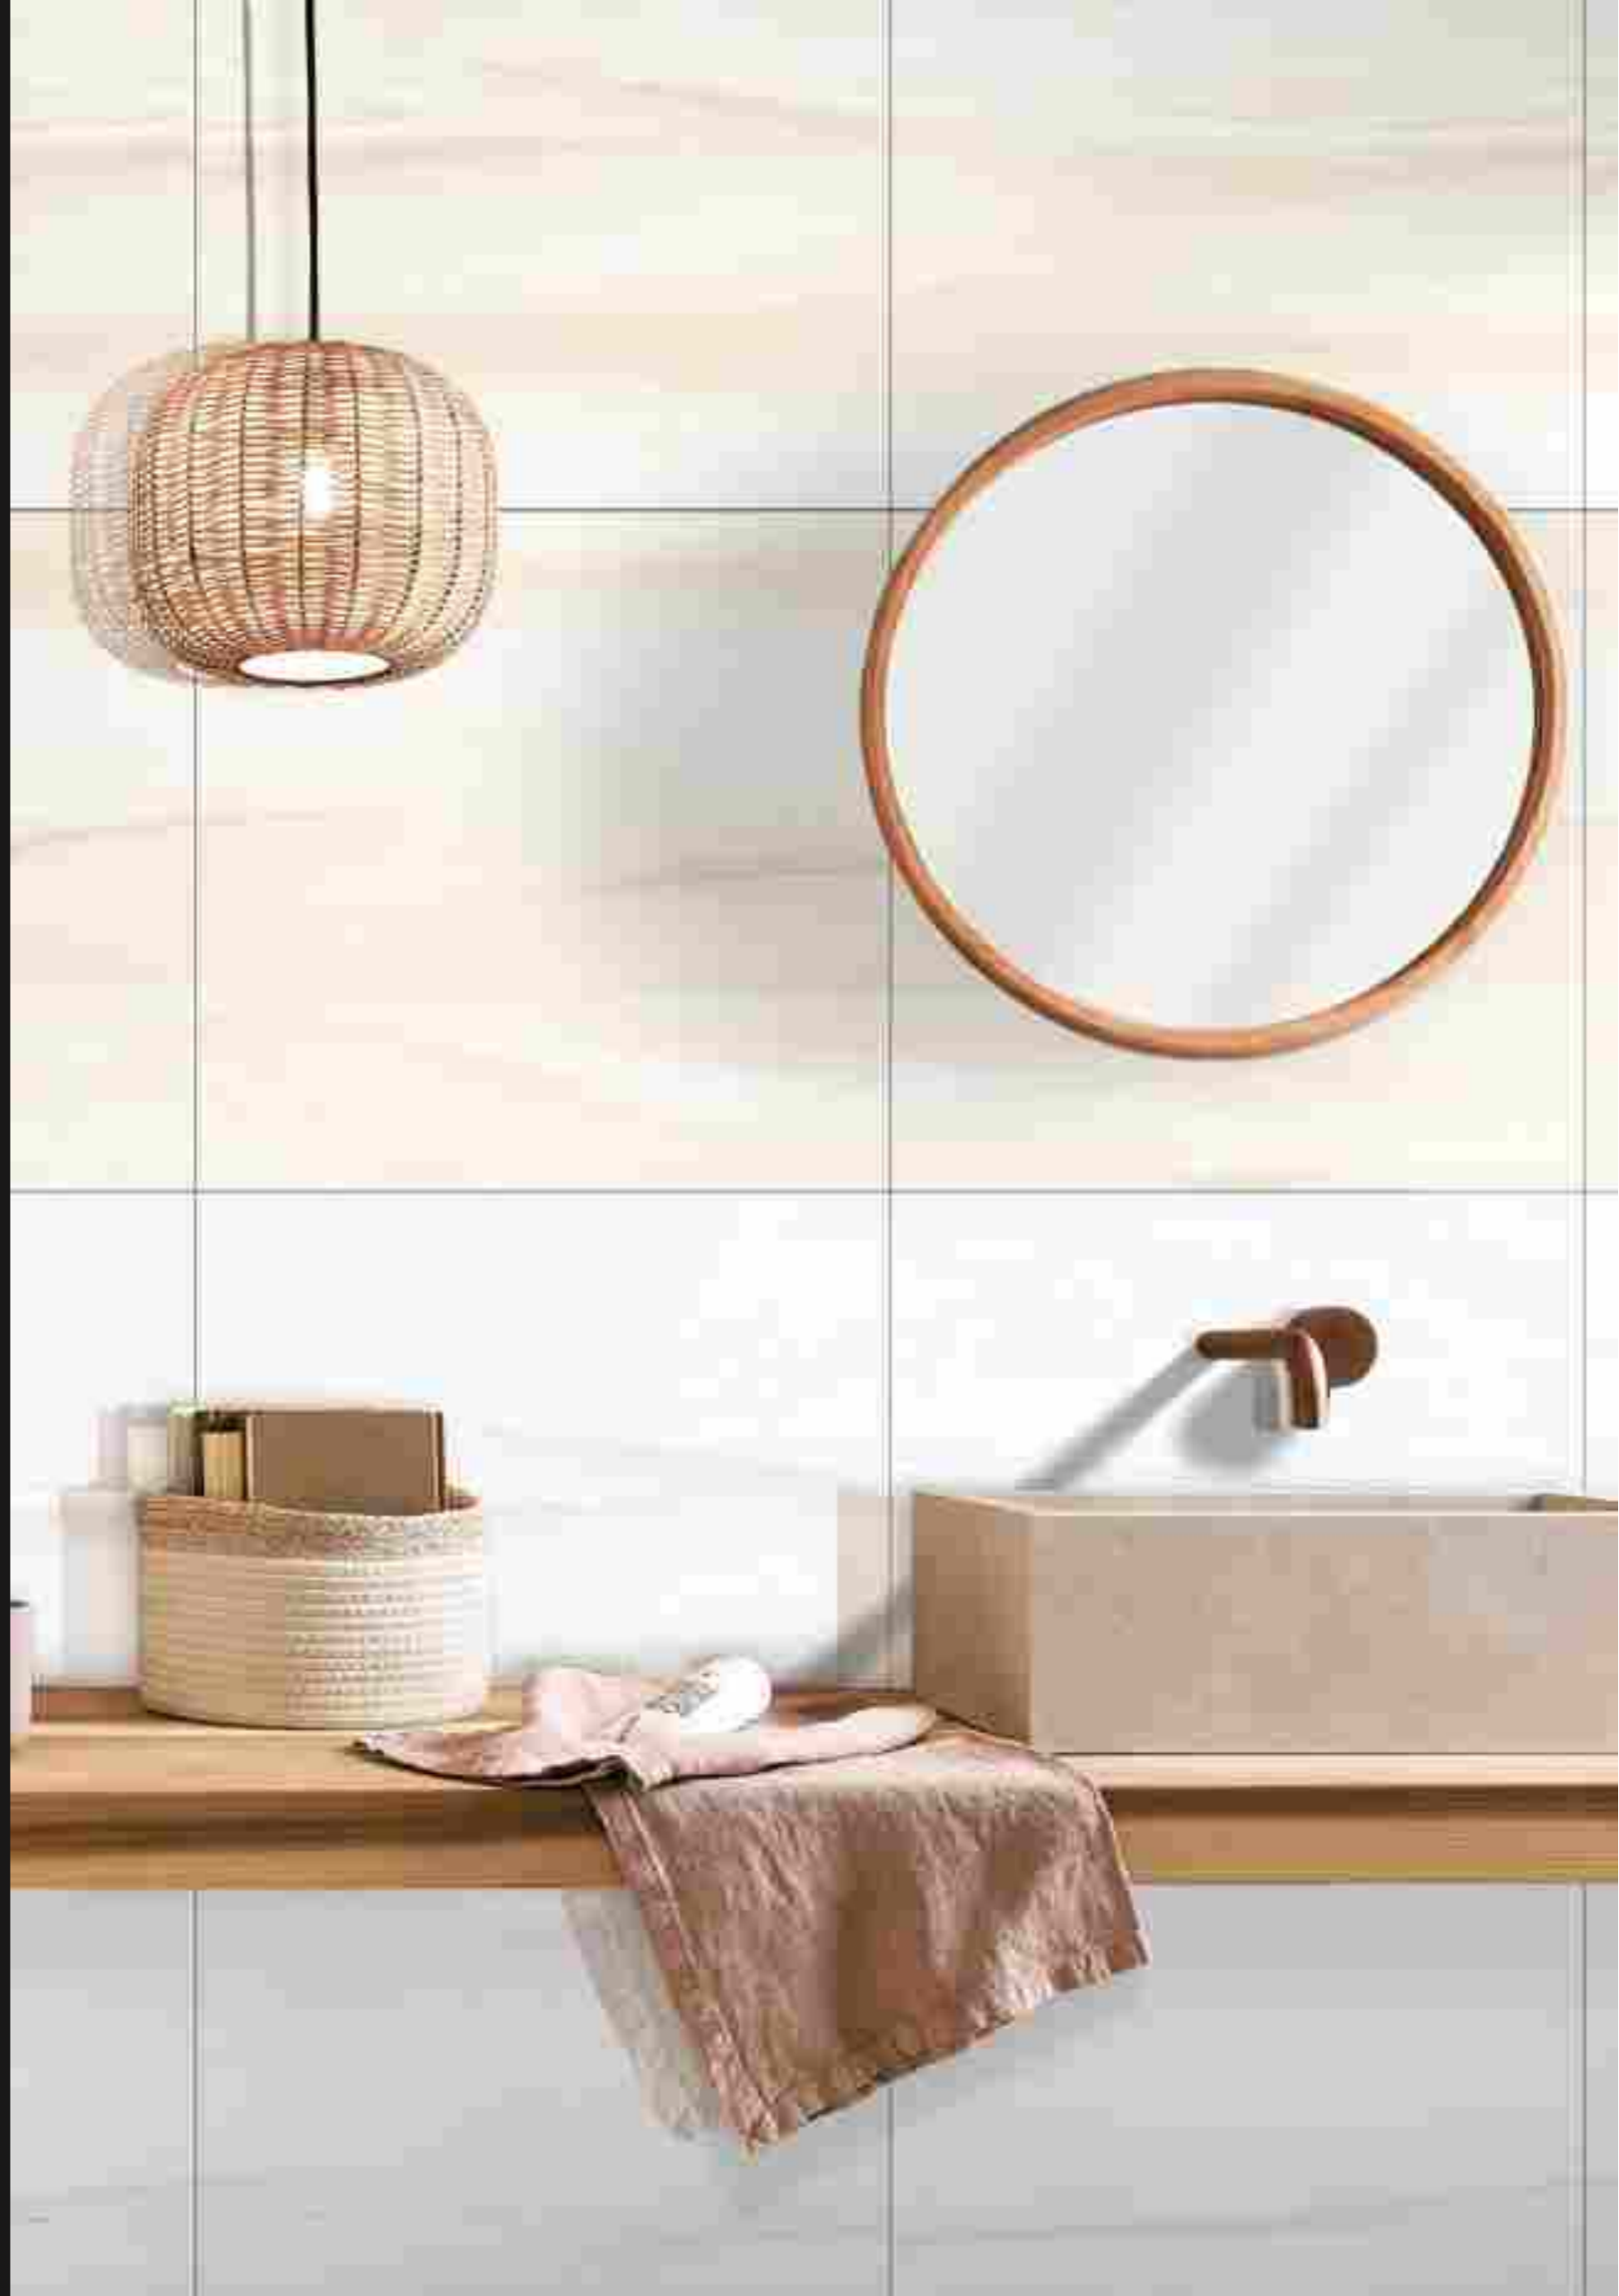

multi
MARBLEOUS | Volume-1
VERSATILE COLOUR MEDLEY

Marble / **EDEN**

**Gentle
Whispers**

Revealing serenity, Eden marble captivates with calming hues and gentle patterns, crafting an atmosphere of refinement and tranquility.