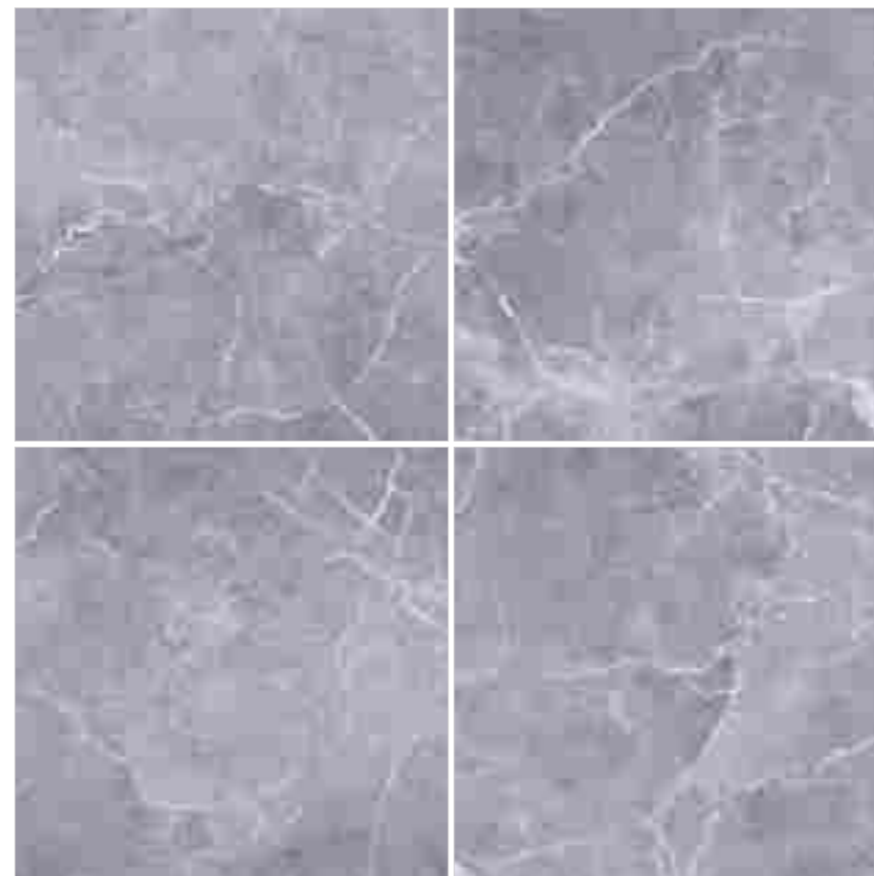

multi
MARBLEOUS | Volume-1
VERSATILE COLOUR MEDLEY

Finish /
Glossy Polished

Colour /
Classic

Tone /
Multiple

Design /
Marble

R-4

Model
TUNISIA
GREY