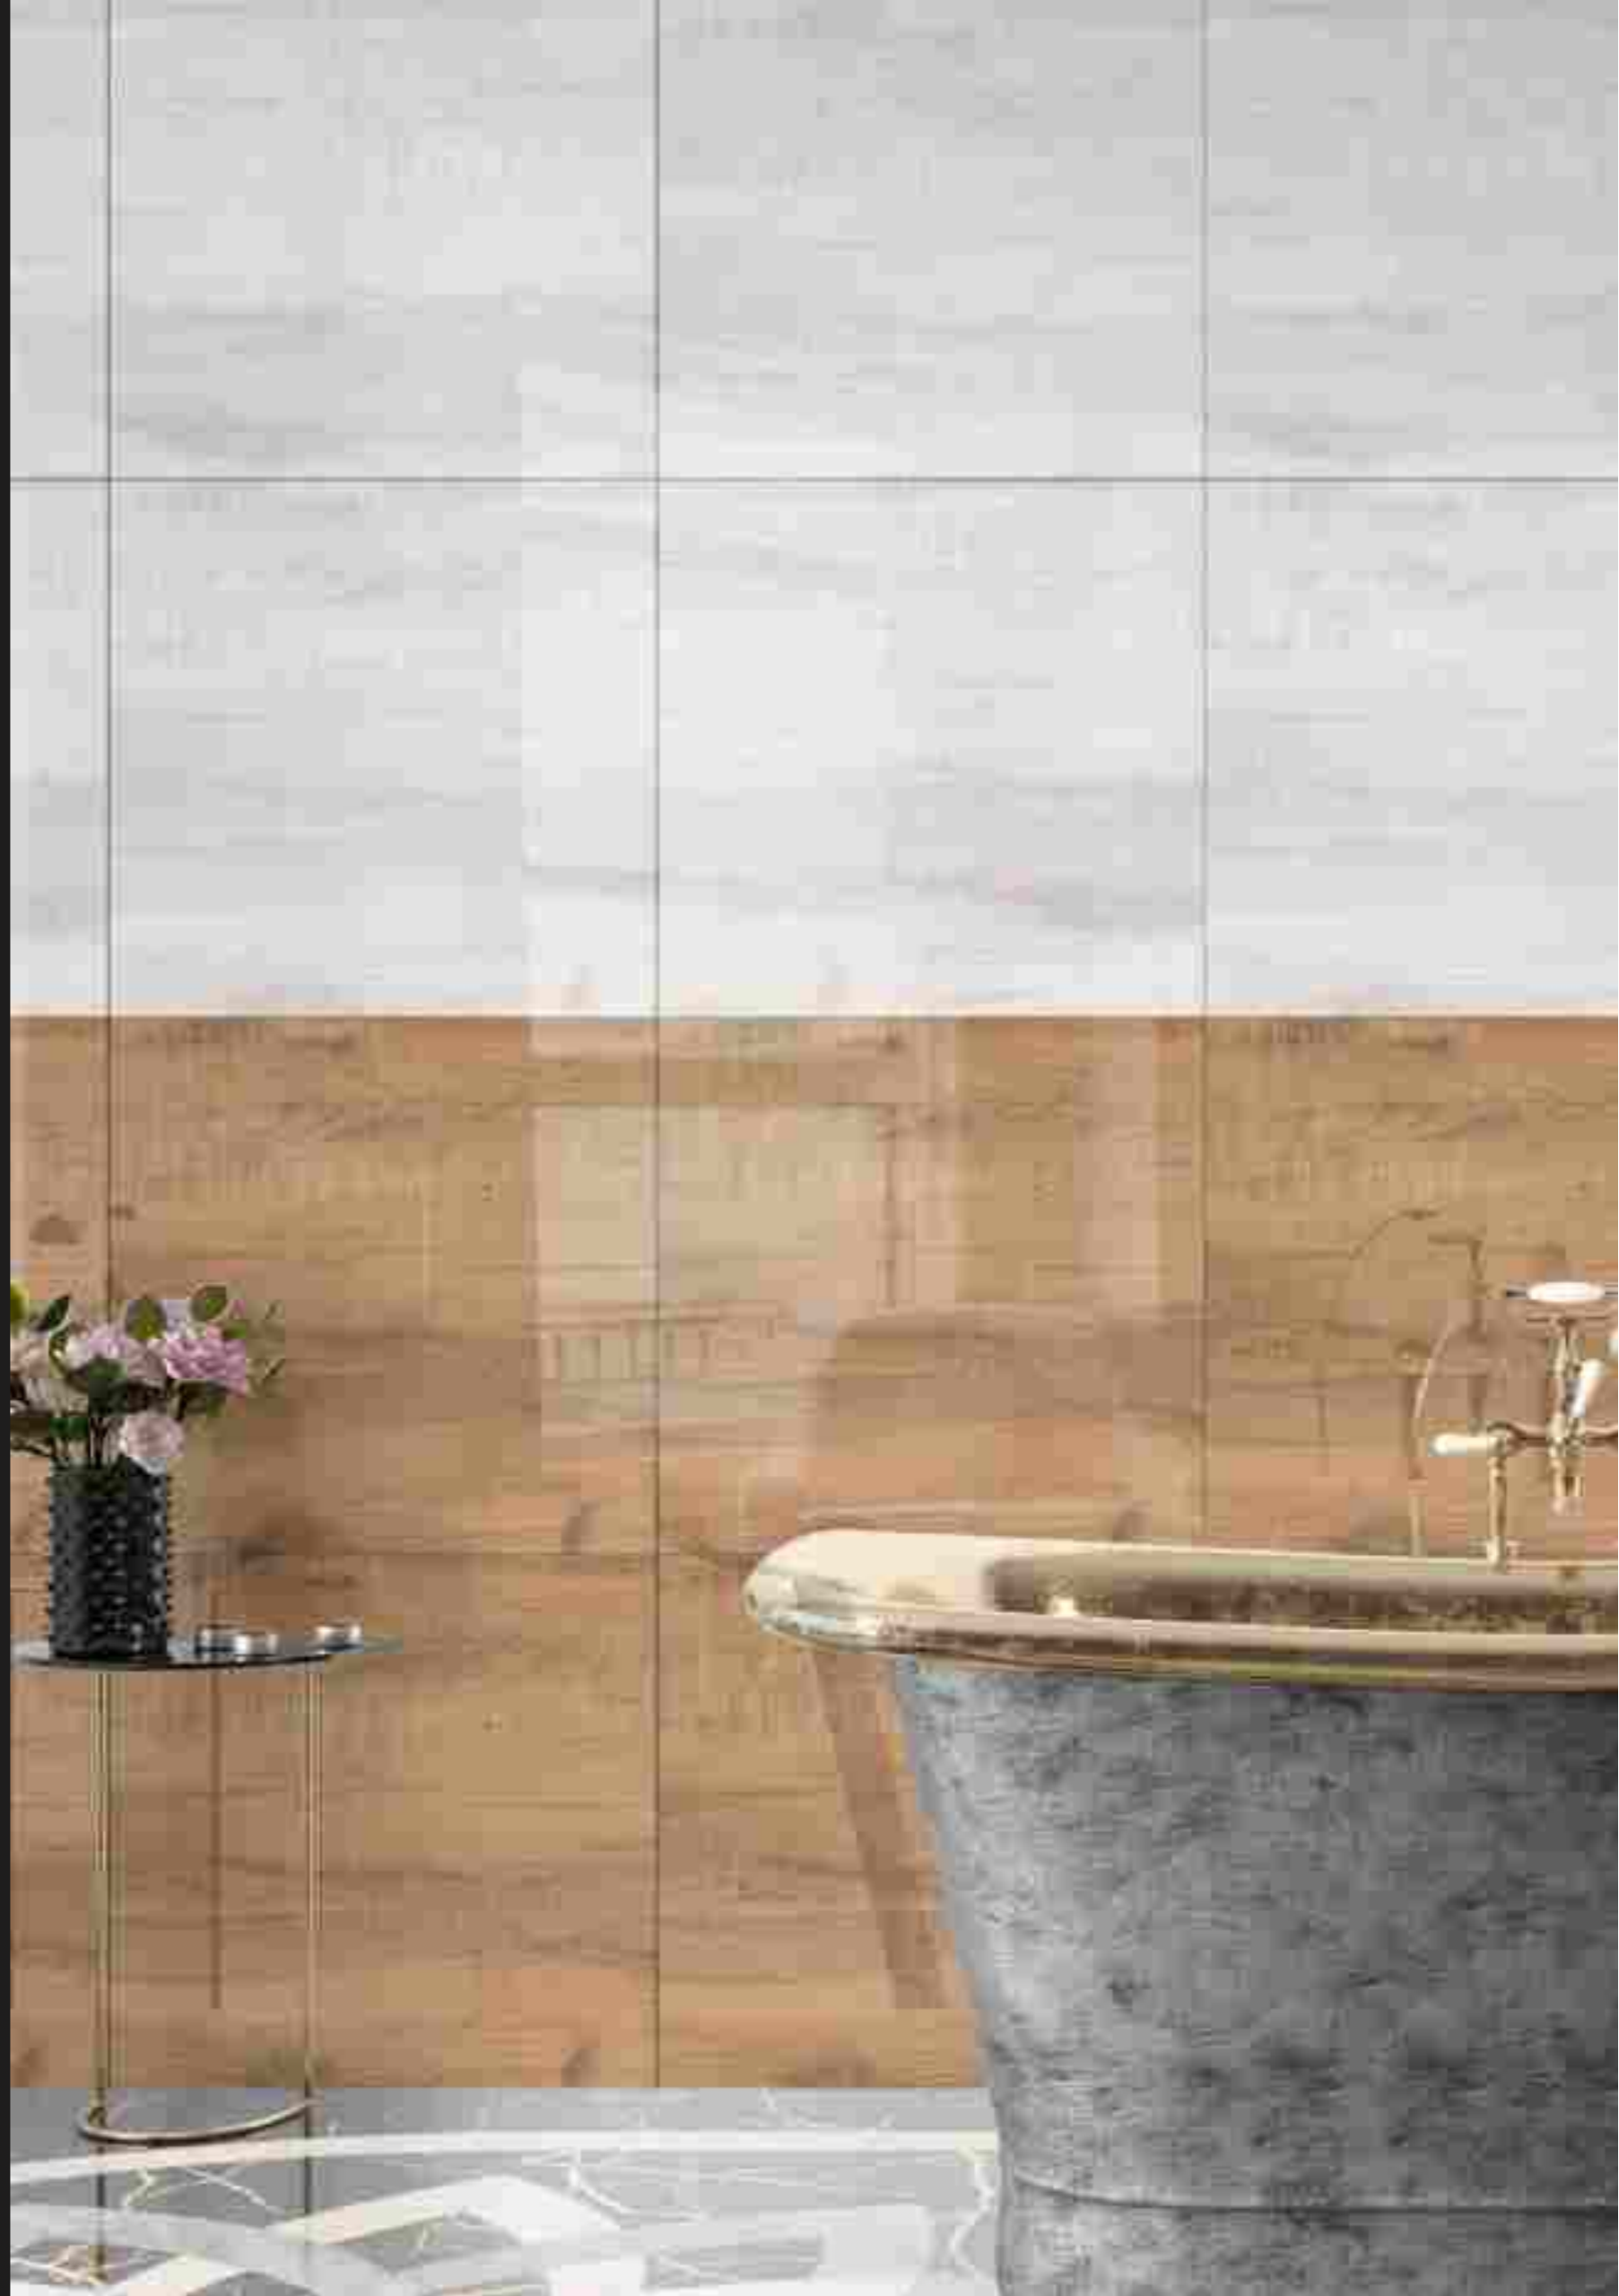

STAIN
RESISTANT

600X
600MM

multi
MARBLEOUS | Volume-1
VERSATILE COLOUR MEDLEY

wood / **EBONY**

**Woodland
Chic**

Anchored in the illusion of timber, Ebony unveils a textured surface that exudes wood-like charm, infusing spaces with allure and sophistication.